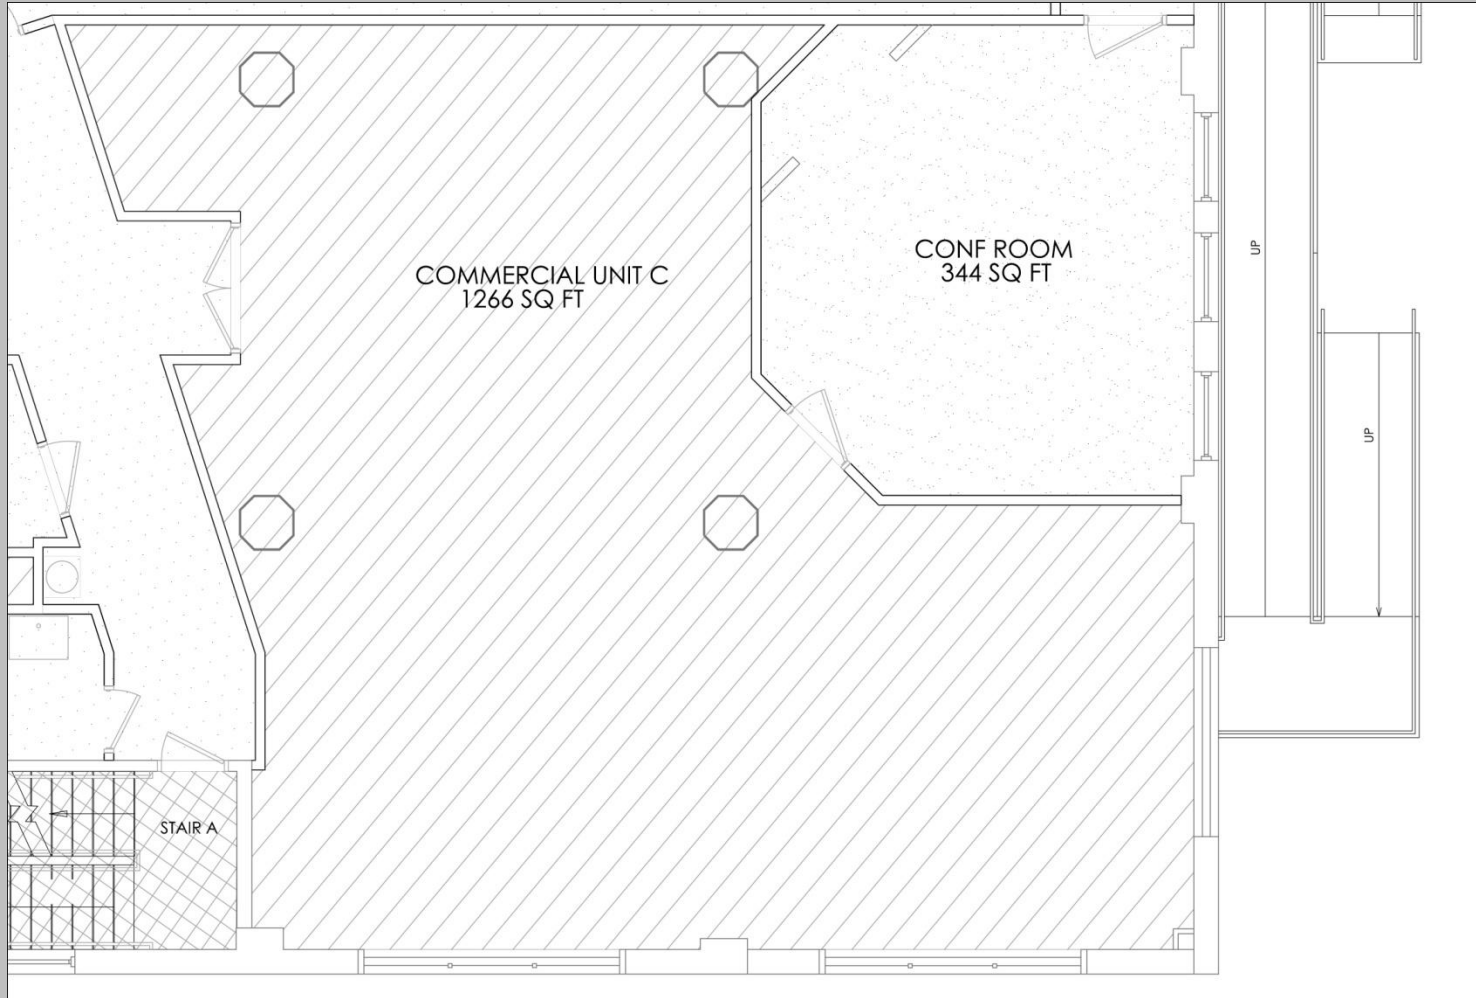

# Commercial Unit C

rick jarvis | one south realty group, llc  
804.305.7722 (m) | 804.353.0009 (o)  
rick.jarvis@onesouthrealty.com  
www.onesouthrealty.com